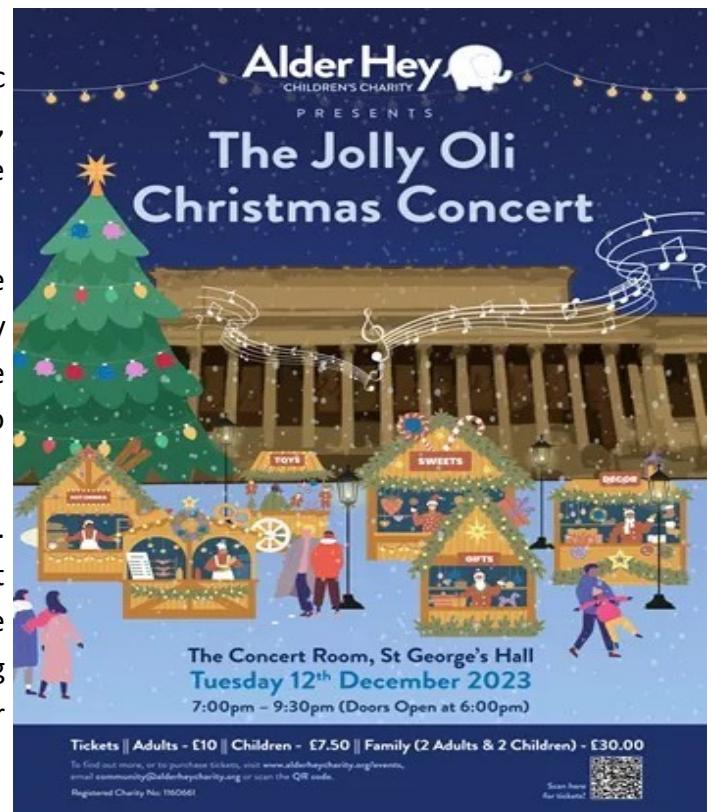

Choir Performance at St Georges Hall

Following the resounding success of Malvern's fantastic performance at the Liverpool Metropolitan Cathedral, we are thrilled to announce another opportunity for the choir to demonstrate their musical talent.

On Tuesday, 12th December, our wonderful choir will be gracing St George's Hall at Alder Hey's Children's Charity Jolly Oli Christmas Concert. The event, set to commence at 7:00 pm (with doors opening at 6:00 pm), promises to be a delightful evening filled with festive songs.

Ticket information can be found on the adjacent poster. We anticipate that the event will provide an excellent opportunity for families to come together and celebrate the festive season. We look forward to hopefully seeing many familiar faces in the audience supporting our talented pupils.